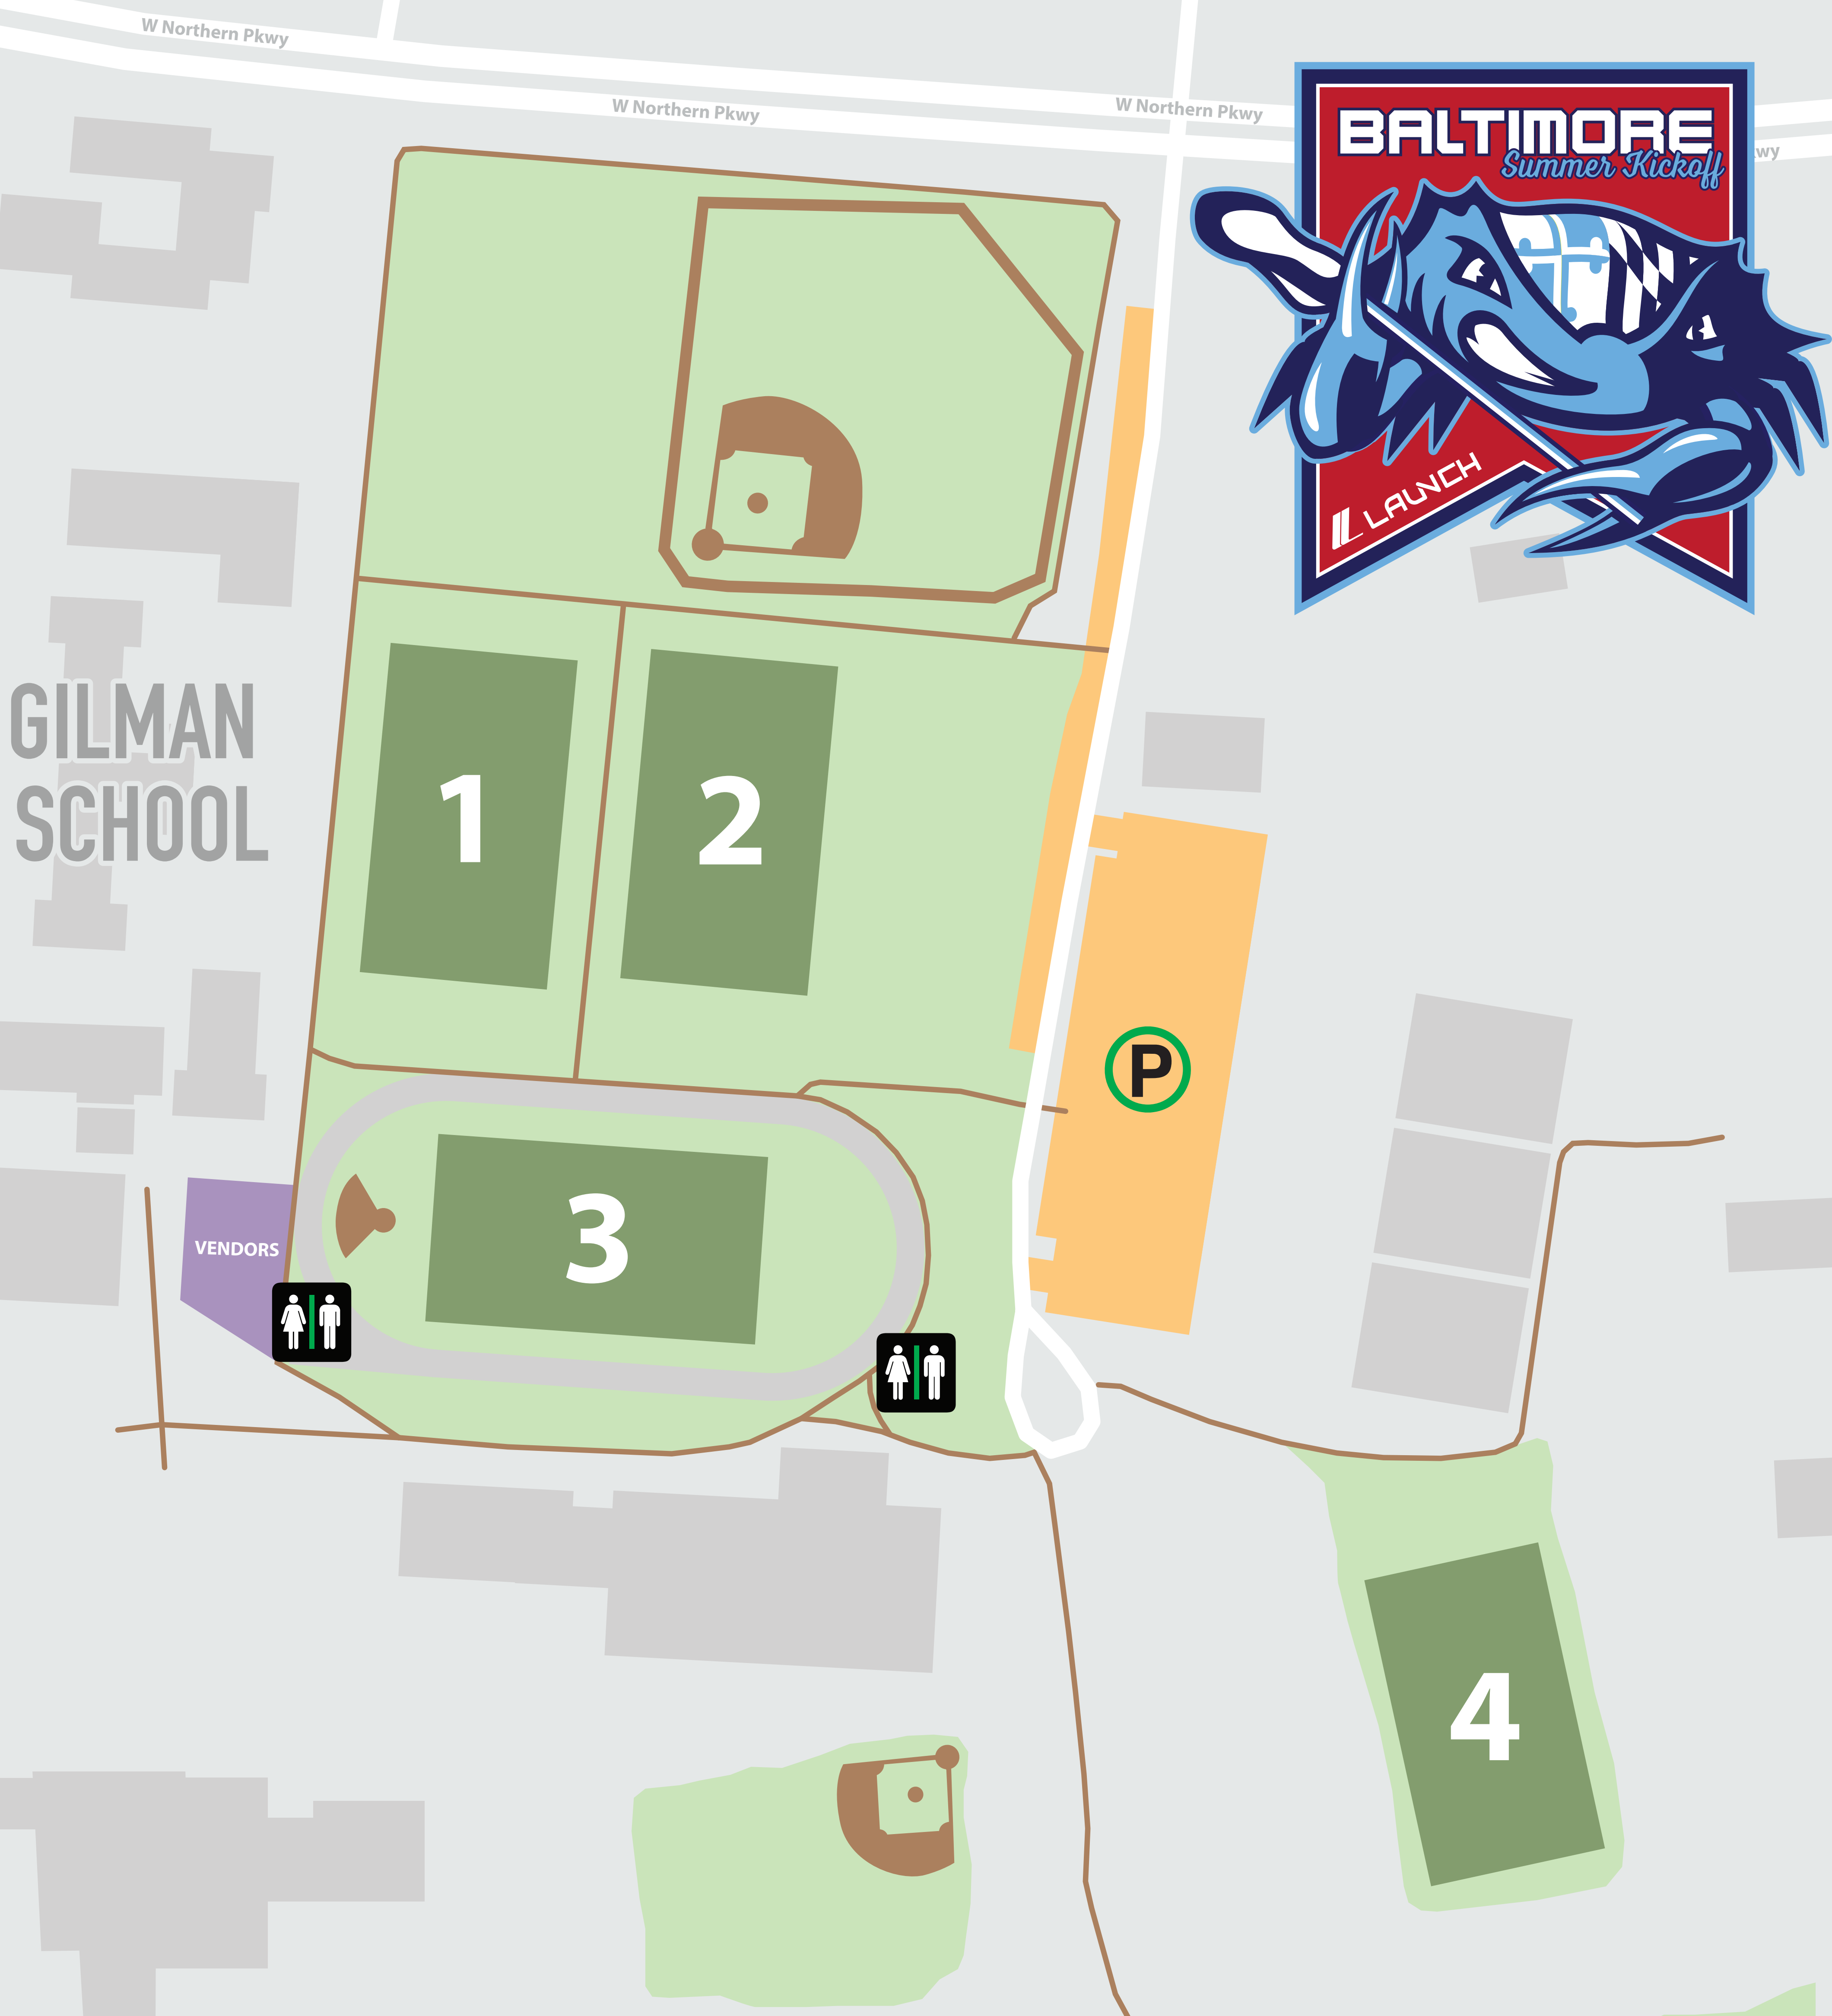

GILMAN SCHOOL

501 W Northern Pkwy, Baltimore, MD 21210

- # FIELDS
- RESTROOMS
- P PARKING
- VENDORS
- YOU ARE HERE

LAUNCHLACROSSE.COM