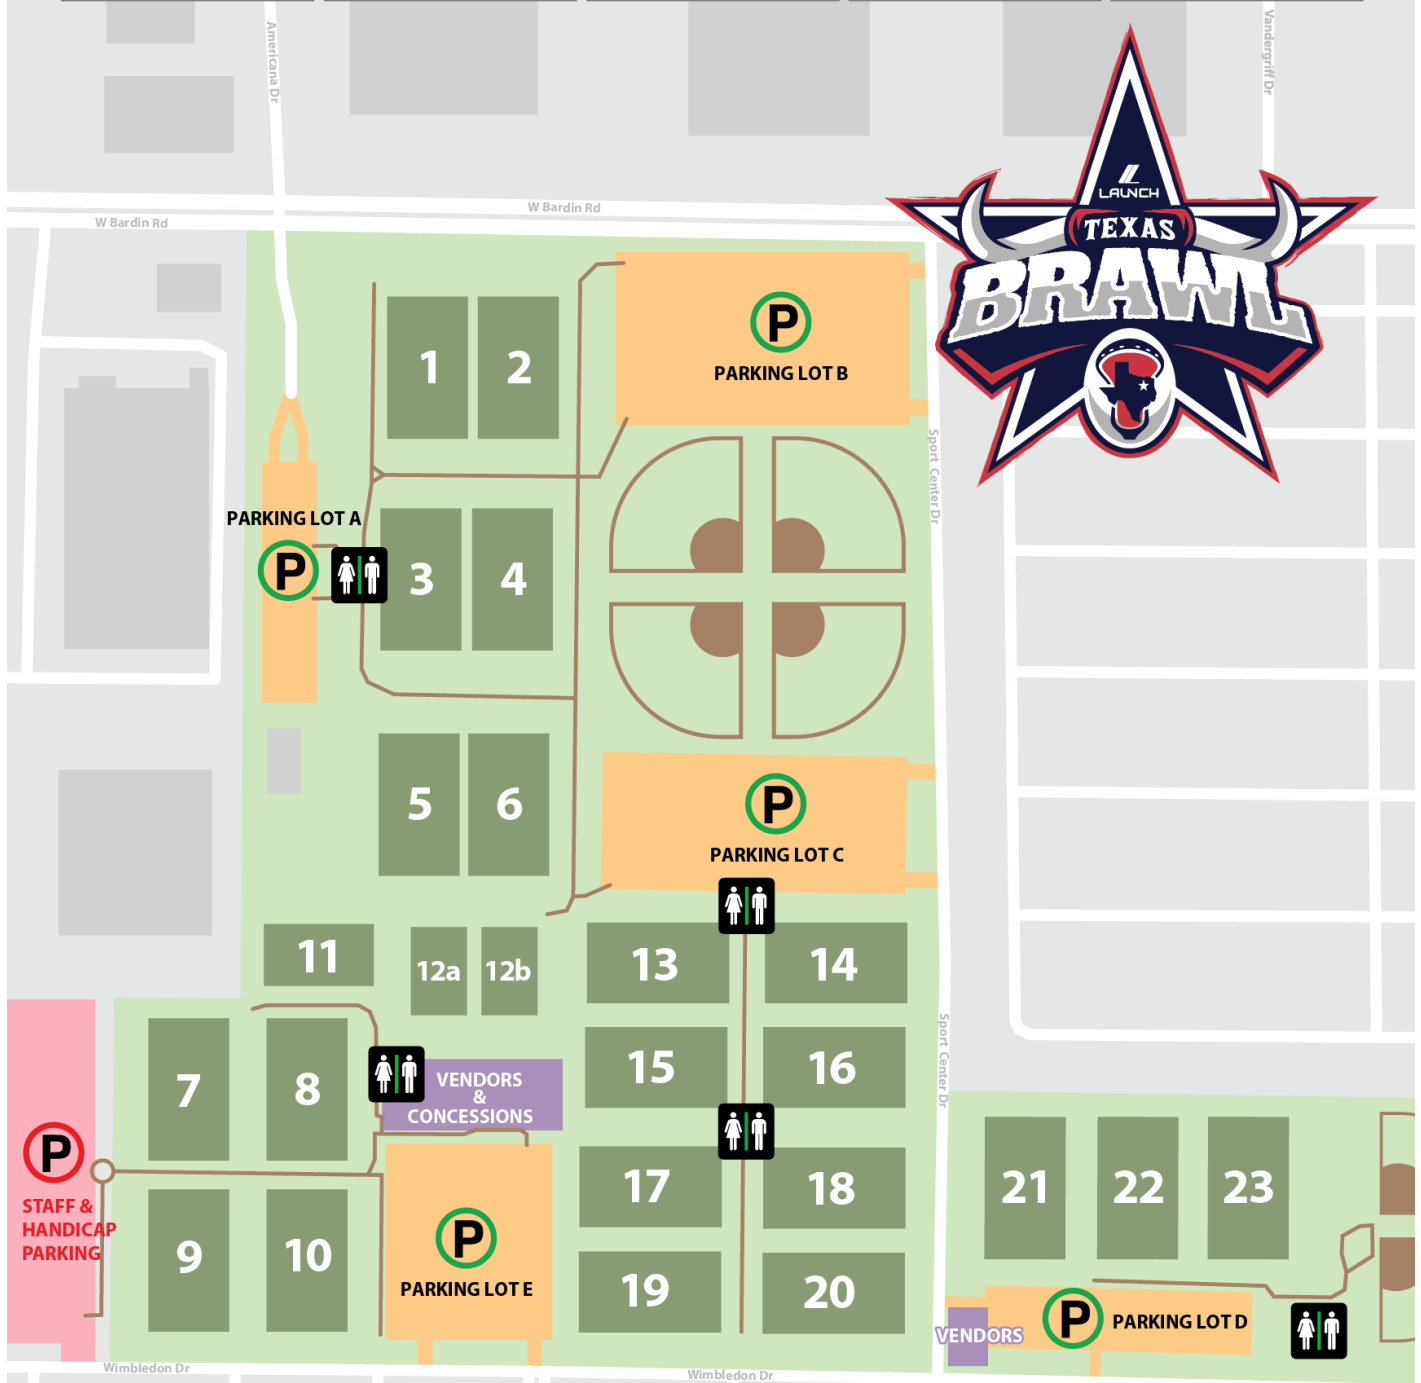

HAROLD PATTERSON SPORTS CENTER

Sport Center Dr, Arlington, TX 76017

#	FIELDS		RESTROOMS		PARKING		VENDORS		YOU ARE HERE
---	--------	--	-----------	--	---------	--	---------	--	--------------

LAUNCHLACROSSE.COM