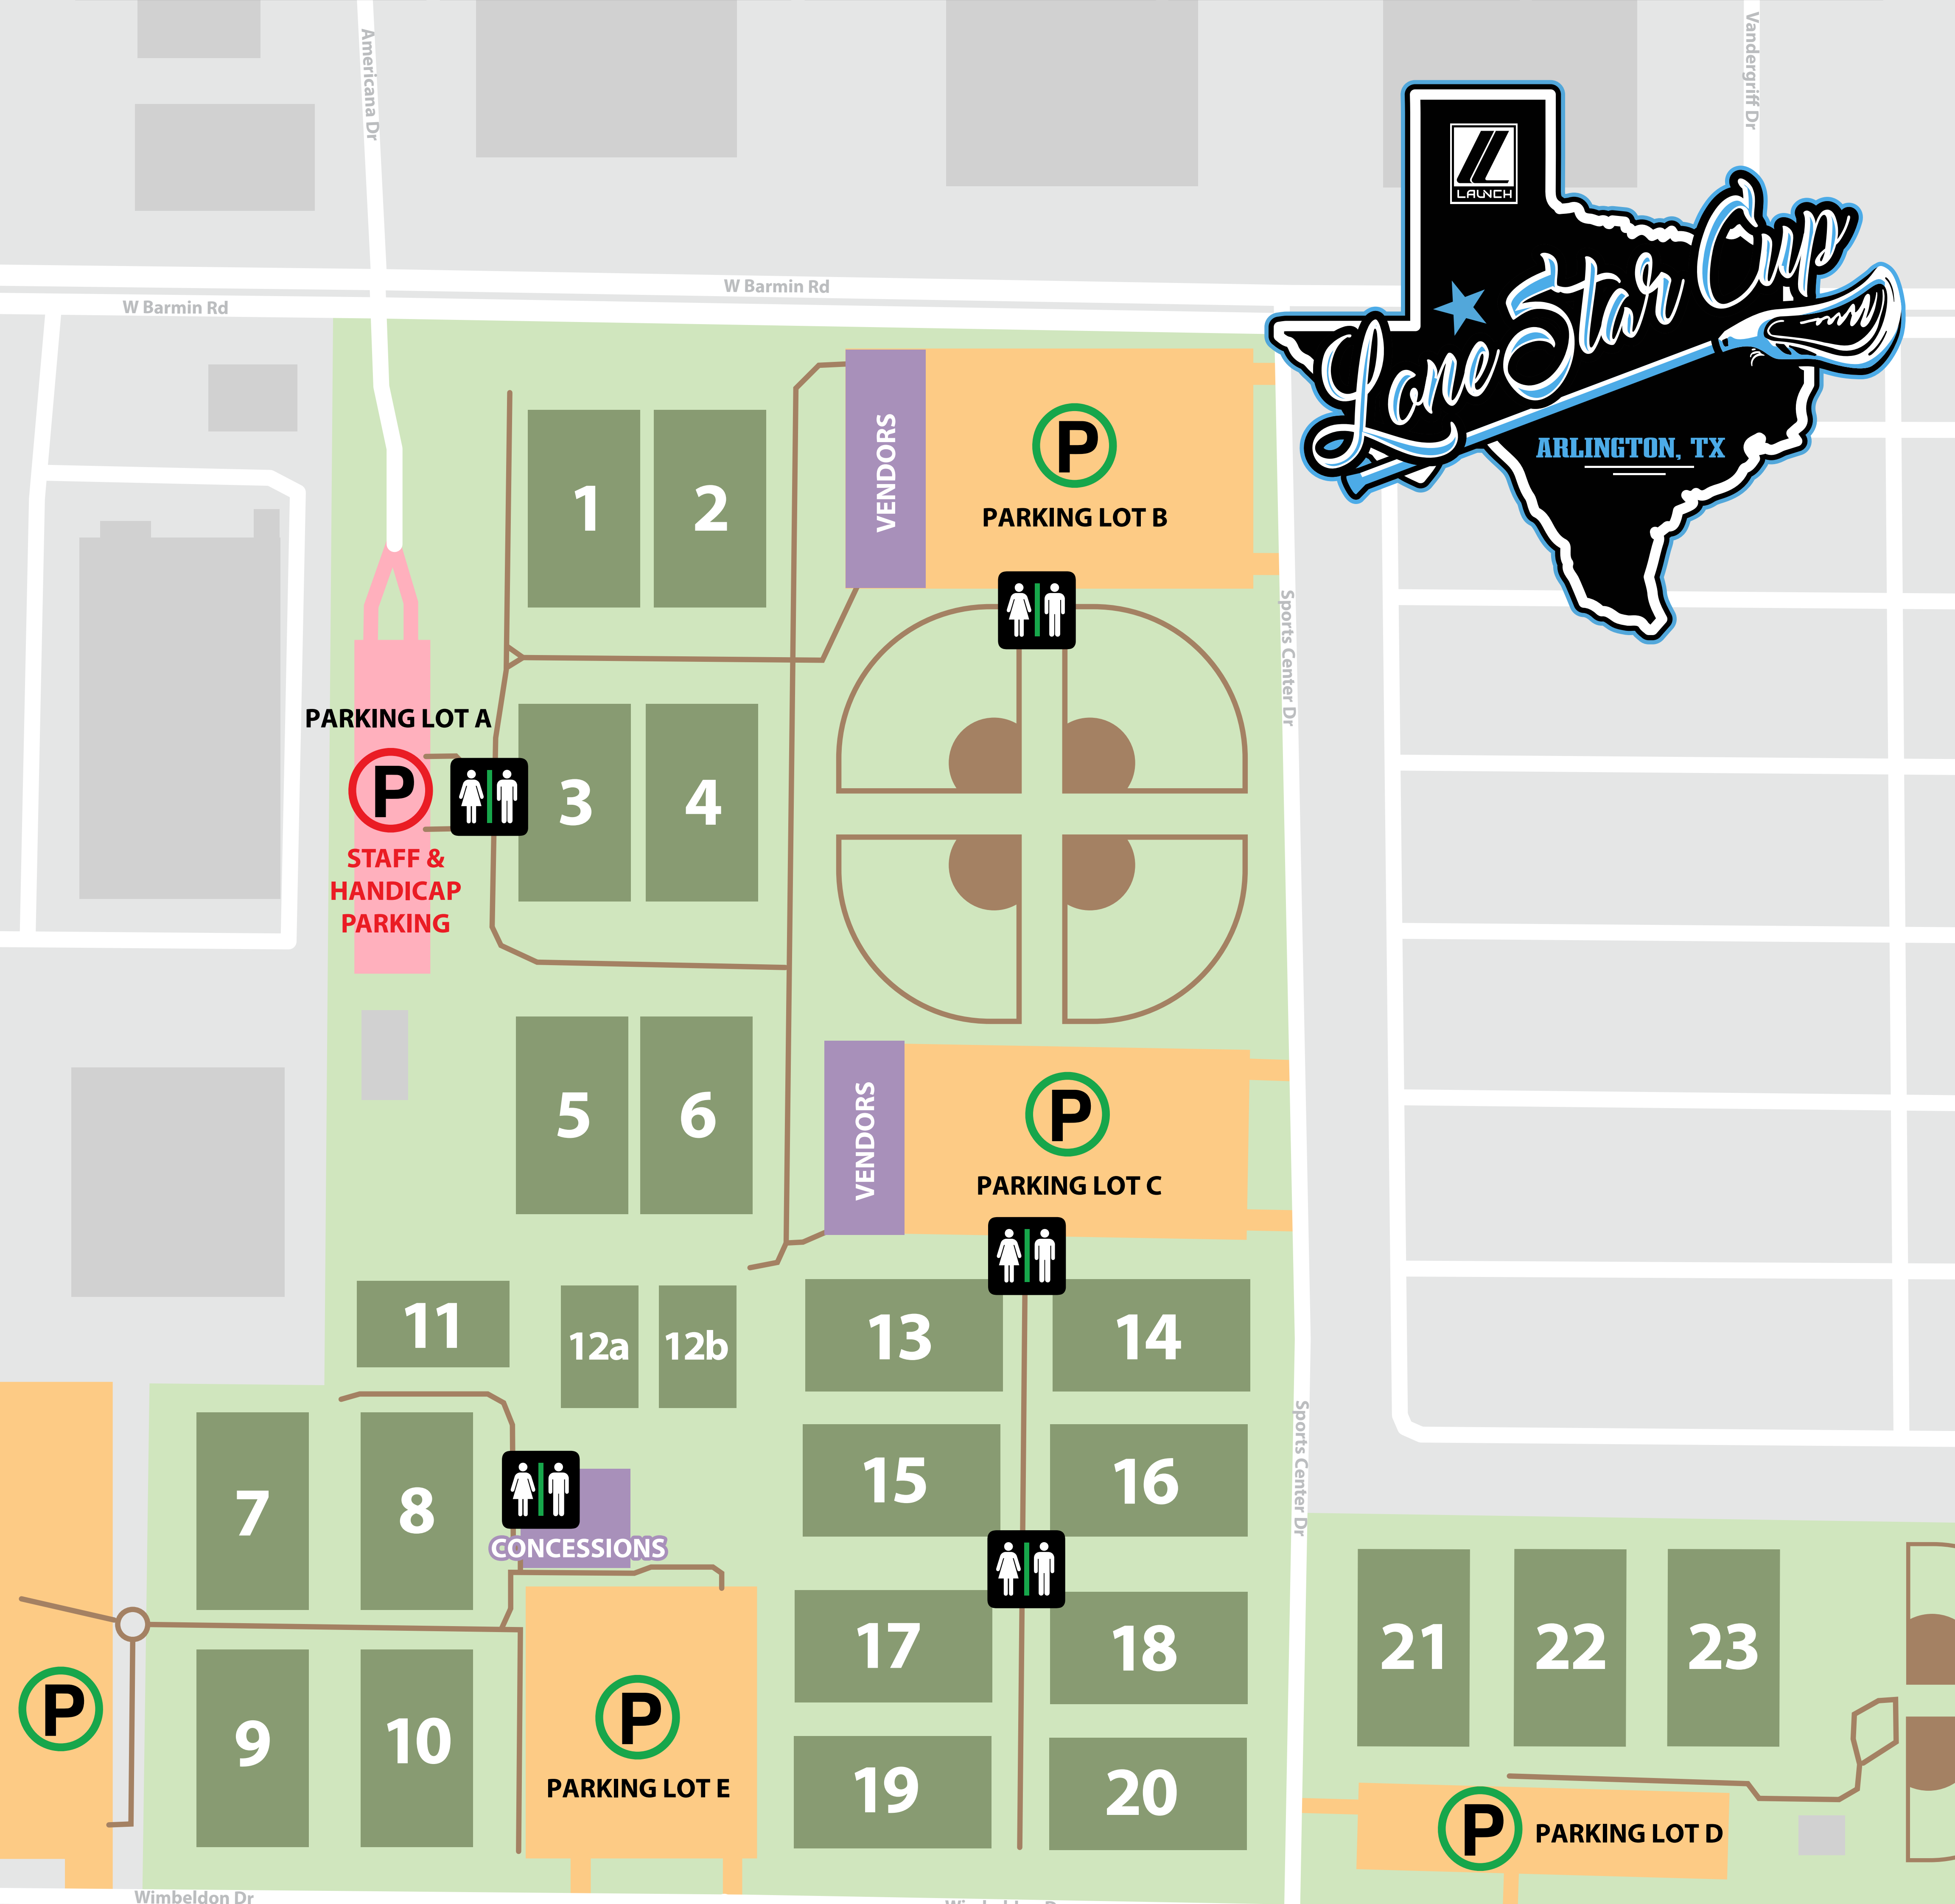

HAROLD PATTERSON COMPLEX

1100 Wimbledon Dr, Arlington, TX 76017

#	FIELDS		RESTROOMS		PARKING		VENDORS		YOU ARE HERE
---	--------	--	-----------	--	---------	--	---------	--	--------------

LAUNCHLACROSSE.COM