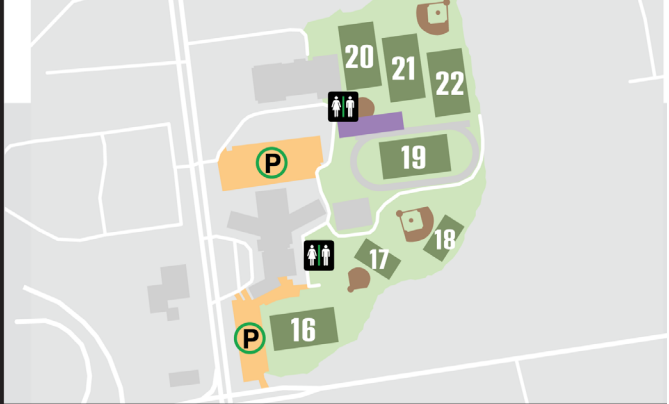

ESSEX MIDDLE SCHOOL

60 Founders Rd, Essex Junction, VT 05452

SOUTH BURLINGTON HS

550 Dorset St, South Burlington, VT 05403

TREE FARM SOCCER COMPLEX

103 Old Colchester Rd, Essex Junction, VT 05452

#	FIELDS
	RESTROOMS
	PARKING
	VENDORS / HQ

**ESSEX HIGH SCHOOL
MAIN EVENT PARKING**

2 Educational Dr, Essex Junction, VT 05452