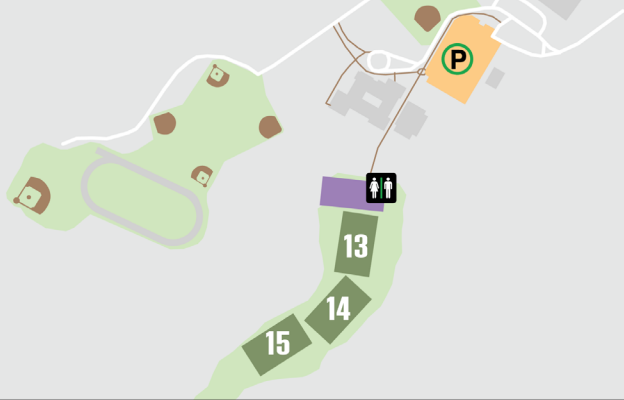

ESSEX MIDDLE SCHOOL

60 Founders Rd, Essex Junction, VT 05452

SOUTH BURLINGTON HS

550 Dorset St, South Burlington, VT 05403

TREE FARM SOCCER COMPLEX

103 Old Colchester Rd, Essex Junction, VT 05452

#	FIELDS
	RESTROOMS
	PARKING
	VENDORS / HQ

**ESSEX HIGH SCHOOL
MAIN EVENT PARKING**

2 Educational Dr, Essex Junction, VT 05452