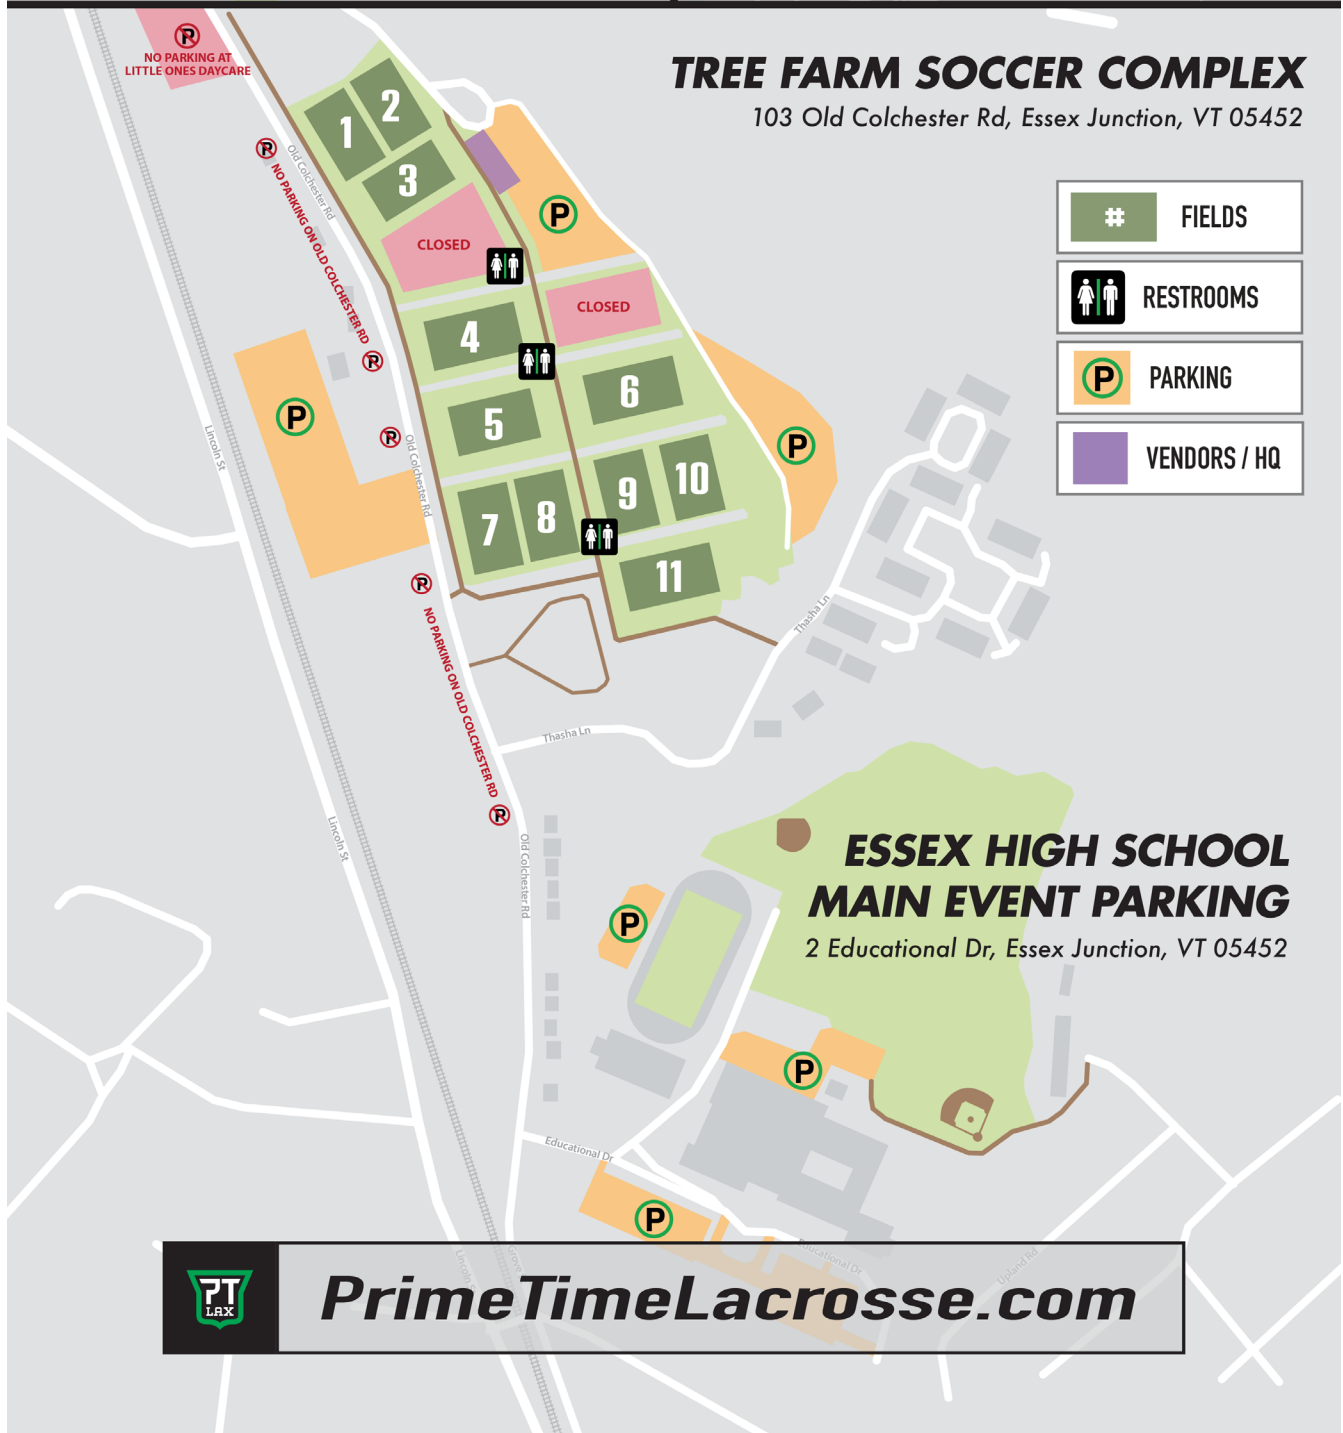

ESSEX MIDDLE SCHOOL

60 Founders Rd, Essex Junction, VT 05452

SOUTH BURLINGTON HS

550 Dorset St, South Burlington, VT 05403

TREE FARM SOCCER COMPLEX

103 Old Colchester Rd, Essex Junction, VT 05452

#	FIELDS
	RESTROOMS
	PARKING
	VENDORS / HQ

**ESSEX HIGH SCHOOL
MAIN EVENT PARKING**

2 Educational Dr, Essex Junction, VT 05452